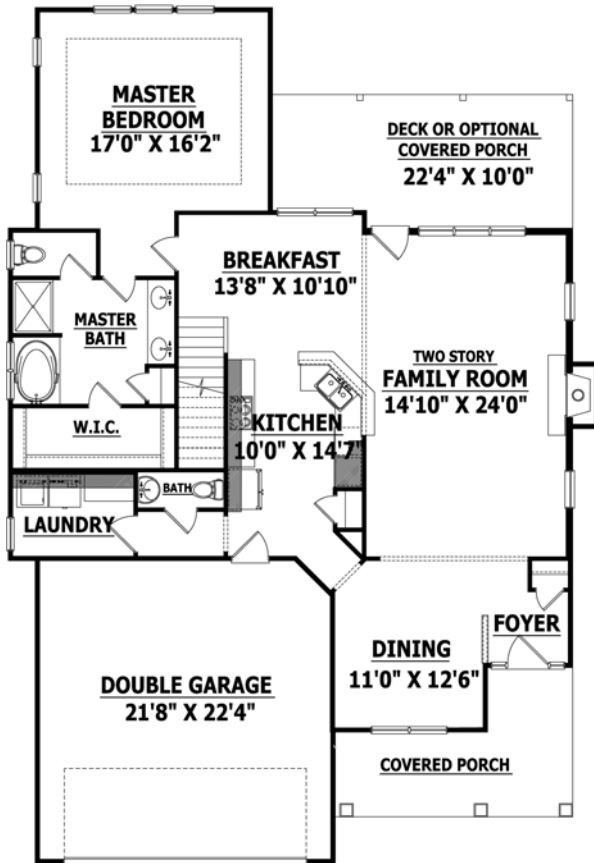

Width 44 Depth 64
SQUARE FOOTAGE

HEATED

FIRST FLOOR 1548 SQ.FT.
SECOND FLOOR 857 SQ.FT.
PLAYROOM 297 SQ.FT.
TOTAL 2702 SQ.FT.

UNHEATED

GARAGE 498 SQ.FT.
FRONT PORCH 143 SQ.FT.
REAR PORCH 214 SQ.FT.
TOTAL 855 SQ.FT.

FRONT ELEVATION

FIRST FLOOR

SECOND FLOOR