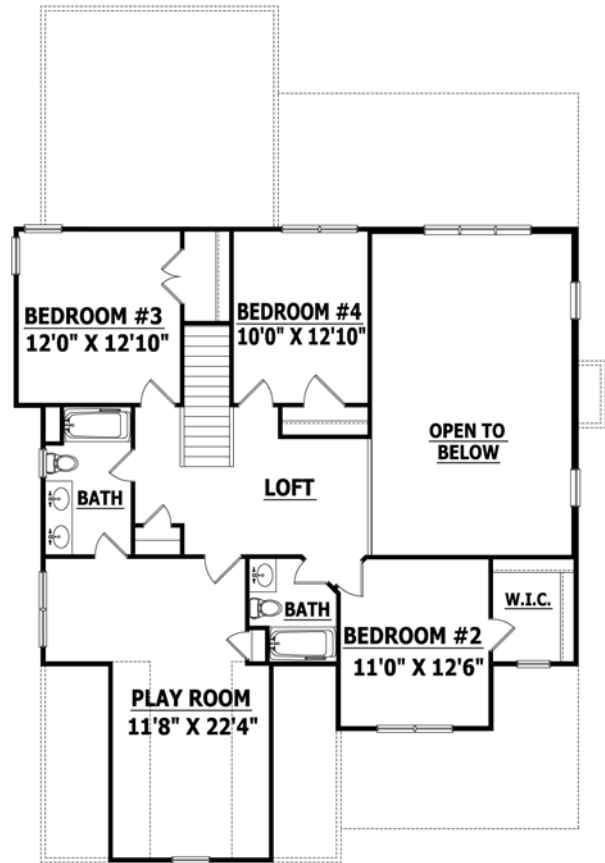

Width 44 Depth 64
SQUARE FOOTAGE

HEATED

FIRST FLOOR 1548 SQ.FT.
SECOND FLOOR 857 SQ.FT.
PLAYROOM 297 SQ.FT.
TOTAL 2702 SQ.FT.

UNHEATED

GARAGE 498 SQ.FT.
FRONT PORCH 143 SQ.FT.
REAR PORCH 214 SQ.FT.
TOTAL 855 SQ.FT.

FRONT ELEVATION

FIRST FLOOR

SECOND FLOOR