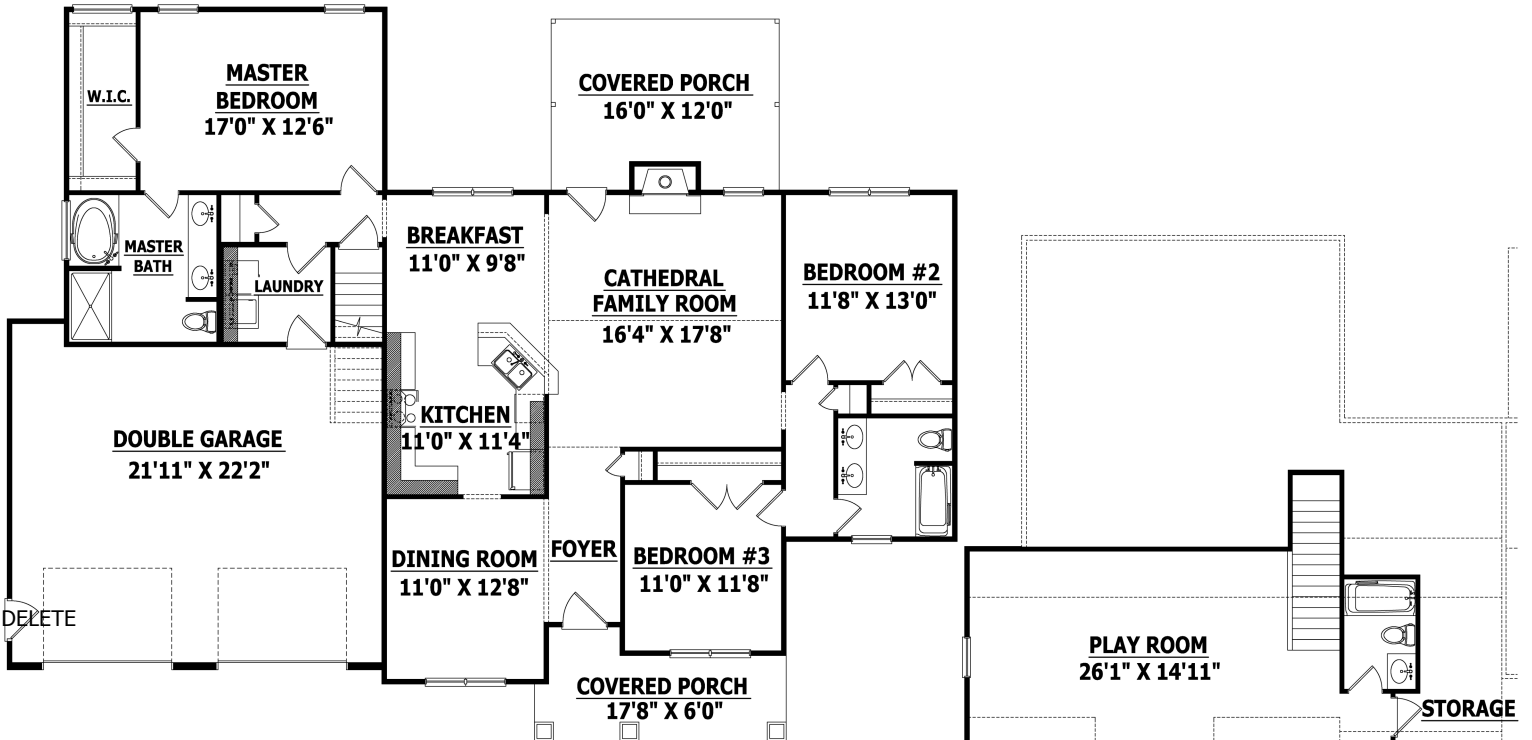

FIRST FLOOR

SECOND FLOOR