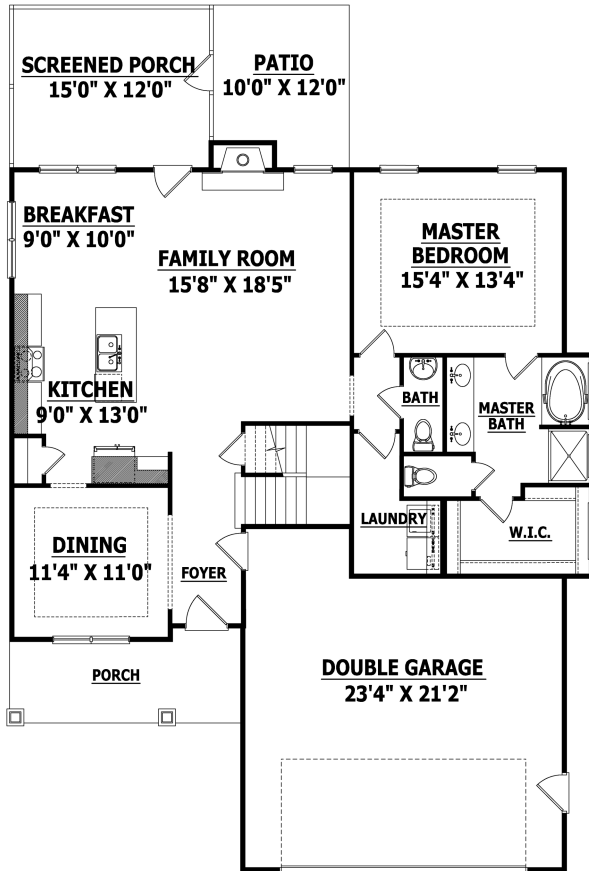

FRONT ELEVATION

Width 43 Depth 64
SQUARE FOOTAGE

HEATED

FIRST FLOOR 1325 SQ.FT.
SECOND FLOOR 1514 SQ.FT.
TOTAL 2839 SQ.FT.

UNHEATED

GARAGE 547 SQ.FT.
FRONT PORCH 107 SQ.FT.
SCREENED PORC 179 SQ.FT.
PATIO 110 SQ.FT.
TOTAL 943 SQ.FT.

FIRST FLOOR

SECOND FLOOR