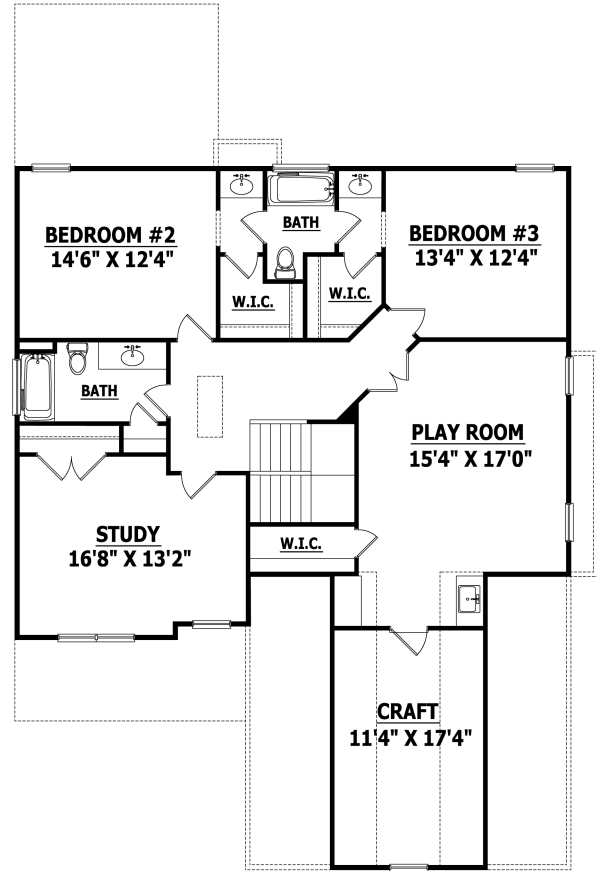

FRONT ELEVATION

Width 43 Depth 64
SQUARE FOOTAGE

HEATED

FIRST FLOOR 1325 SQ.FT.
SECOND FLOOR 1514 SQ.FT.
TOTAL 2839 SQ.FT.

UNHEATED

GARAGE 547 SQ.FT.
FRONT PORCH 107 SQ.FT.
SCREENED PORC 179 SQ.FT.
PATIO 110 SQ.FT.
TOTAL 943 SQ.FT.

FIRST FLOOR

SECOND FLOOR