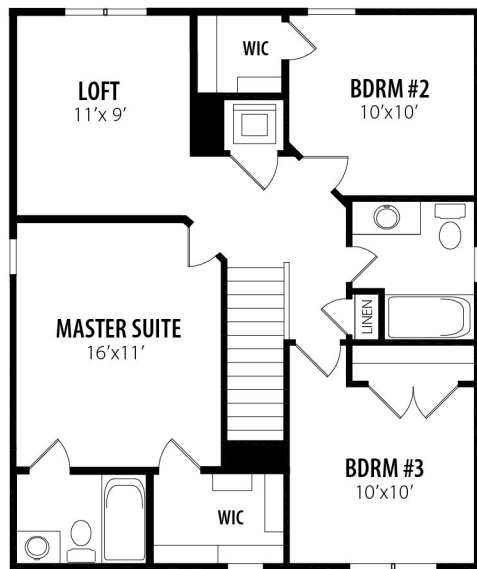

# ZION

3 Bedroom, 2.5 Bath, 1,395 Sq.Ft.

# Floorplan Options

OPTIONAL  
GARDEN TUB/SHOWER

OPTIONAL  
GARDEN TUB/LINEN

## DELUXE MASTER SUITE OPTION

SECOND FLOOR BDRM #4 OPTION

SECOND FLOOR LOFT OPTION

Elevation A

Elevation B

Elevation C

\*Prices, plans, dimensions, features, specifications, materials, and availability of homes or communities are subject to change without notice or obligation. Illustrations are artist's depictions only and may differ from completed improvements. Photos, videos and virtual tours may not accurately represent specifications, selections or floorplan options available in every community.