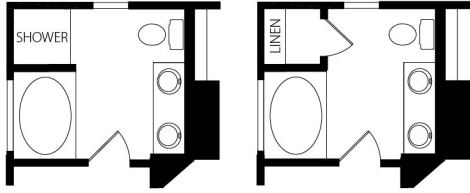

# ZION

3 Bedroom, 2.5 Bath, 1,395 Sq.Ft.

# Floorplan Options

OPTIONAL  
GARDEN TUB/SHOWER

OPTIONAL  
GARDEN TUB/LINEN

## DELUXE MASTER SUITE OPTION

SECOND FLOOR BDRM #4 OPTION

SECOND FLOOR LOFT OPTION

Elevation A

Elevation B

Elevation C

\*Prices, plans, dimensions, features, specifications, materials, and availability of homes or communities are subject to change without notice or obligation. Illustrations are artist's depictions only and may differ from completed improvements. Photos, videos and virtual tours may not accurately represent specifications, selections or floorplan options available in every community.