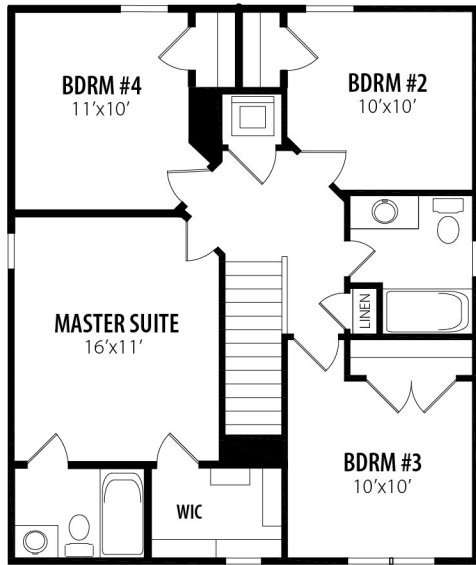

# ZION

3 Bedroom, 2.5 Bath, 1,395 Sq.Ft.

# Floorplan Options

OPTIONAL  
GARDEN TUB/SHOWER

OPTIONAL  
GARDEN TUB/LINEN

## DELUXE MASTER SUITE OPTION

SECOND FLOOR BDRM #4 OPTION

SECOND FLOOR LOFT OPTION

Elevation A

Elevation B

Elevation C

\*Prices, plans, dimensions, features, specifications, materials, and availability of homes or communities are subject to change without notice or obligation. Illustrations are artist's depictions only and may differ from completed improvements. Photos, videos and virtual tours may not accurately represent specifications, selections or floorplan options available in every community.