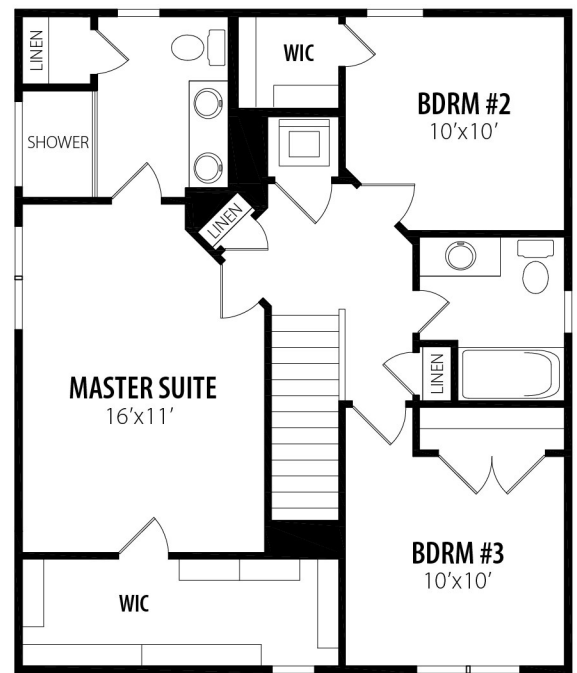

# ZION

3 Bedroom, 2.5 Bath, 1,395 Sq.Ft.

# Floorplan Options

OPTIONAL  
GARDEN TUB/SHOWER

OPTIONAL  
GARDEN TUB/LINEN

## DELUXE MASTER SUITE OPTION

SECOND FLOOR BDRM #4 OPTION

SECOND FLOOR LOFT OPTION

Elevation A

Elevation B

Elevation C

\*Prices, plans, dimensions, features, specifications, materials, and availability of homes or communities are subject to change without notice or obligation. Illustrations are artist's depictions only and may differ from completed improvements. Photos, videos and virtual tours may not accurately represent specifications, selections or floorplan options available in every community.