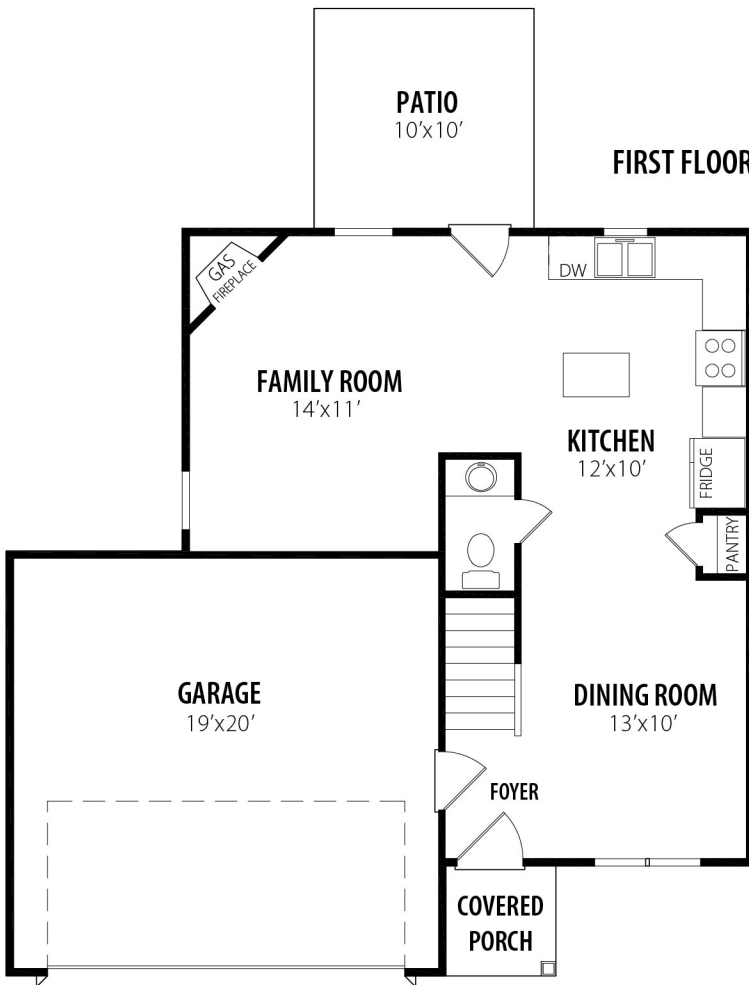

# ZION

3 Bedroom, 2.5 Bath, 1,395 Sq.Ft.

# Floorplan Options

OPTIONAL  
GARDEN TUB/SHOWER

OPTIONAL  
GARDEN TUB/LINEN

## DELUXE MASTER SUITE OPTION

SECOND FLOOR BDRM #4 OPTION

SECOND FLOOR LOFT OPTION

Elevation A

Elevation B

Elevation C

\*Prices, plans, dimensions, features, specifications, materials, and availability of homes or communities are subject to change without notice or obligation. Illustrations are artist's depictions only and may differ from completed improvements. Photos, videos and virtual tours may not accurately represent specifications, selections or floorplan options available in every community.