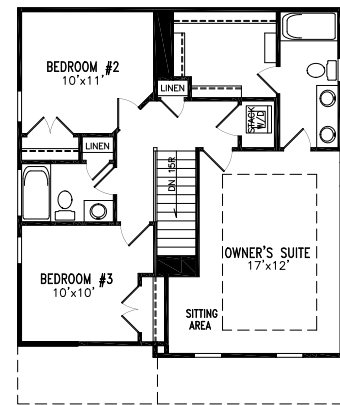

PARKVIEW

theparkviewlife.com

Olympic

3  2.5  1  1,476 ² 

First Floor

Second Floor

Options

SECOND FLOOR PLAN
DELUXE OWNER'S SUITE OPTION

OWNER'S SUITE
OPT. GARDEN TUB/SHOWER

OWNER'S SUITE
OPT. 5' SHOWER

Elevations

A

B

C