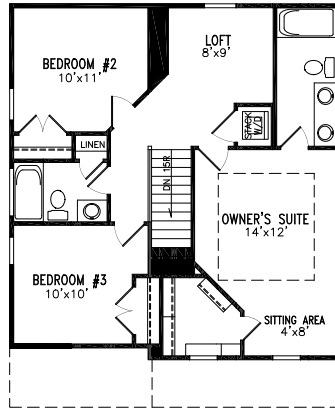

PARKVIEW

theparkviewlife.com

Olympic

3  2.5  1  1,476 ² 

First Floor

Second Floor

Options

SECOND FLOOR PLAN
DELUXE OWNER'S SUITE OPTION

OWNER'S SUITE
OPT. GARDEN TUB/SHOWER

OWNER'S SUITE
OPT. 5' SHOWER

Elevations

A

B

C