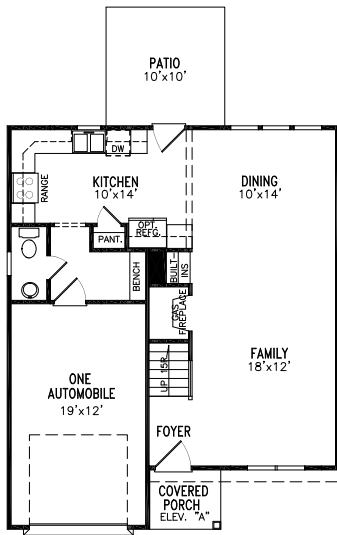

PARKVIEW

theparkviewlife.com

Olympic

3  2.5  1  1,476 ² 

First Floor

Second Floor

Options

SECOND FLOOR PLAN
DELUXE OWNER'S SUITE OPTION

OWNER'S SUITE
OPT. GARDEN TUB/SHOWER

OWNER'S SUITE
OPT. 5' SHOWER

Elevations

A

B

C