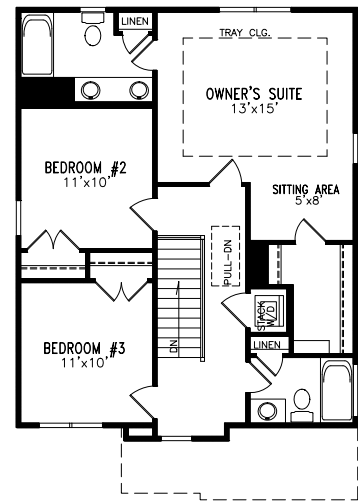

PARKVIEW

theparkviewlife.com

Redwood

3  2.5  1  1,510 ² 

First Floor

Second Floor

Options

OWNER'S SUITE
OPT. GARDEN TUB/SHOWER

OWNER'S SUITE
OPT. 5' SHOWER

Elevations

A

B

C