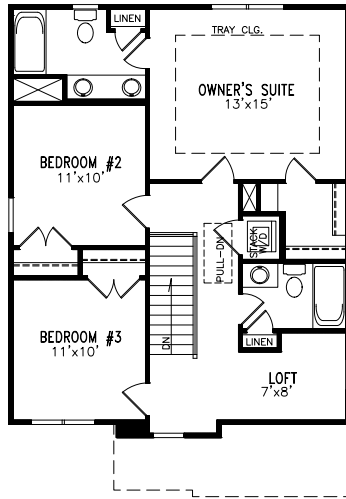

PARKVIEW

theparkviewlife.com

Redwood

3  2.5  1  1,510 ² 

First Floor

Second Floor

Options

OWNER'S SUITE
OPT. GARDEN TUB/SHOWER

OWNER'S SUITE
OPT. 5' SHOWER

Elevations

A

B

C