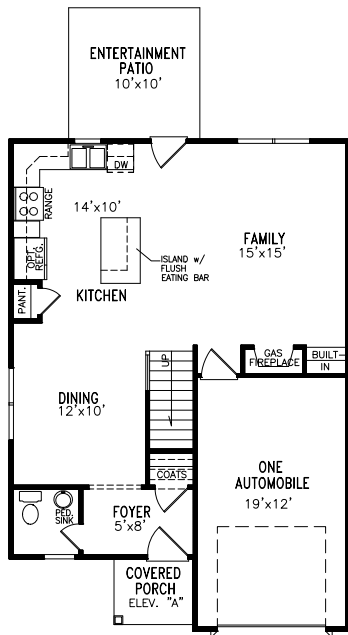

PARKVIEW

theparkviewlife.com

Redwood

3  2.5  1  1,510 ² 

First Floor

Second Floor

Options

OWNER'S SUITE
OPT. GARDEN TUB/SHOWER

OWNER'S SUITE
OPT. 5' SHOWER

Elevations

A

B

C