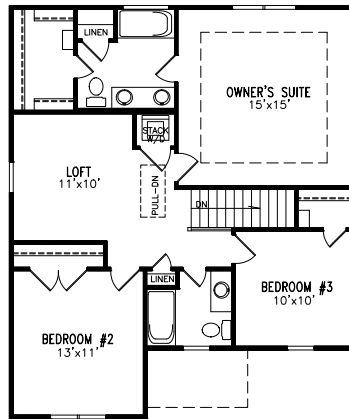

PARKVIEW

theparkviewlife.com

Yosemite

3/4 

2.5 

1 

1,711 ² 

First Floor

FIRST FLOOR PLAN

Second Floor

SECOND FLOOR PLAN

Options

OPTIONAL KITCHEN ISLAND

4TH BEDROOM OPTION

OWNER'S SUITE
OPT. GARDEN TUB/SHOWER

OWNER'S SUITE
OPTIONAL SHOWER

OWNER'S SUITE
OPTIONAL SUNLIGHT
GARDEN TUB

Elevations

A

B

C