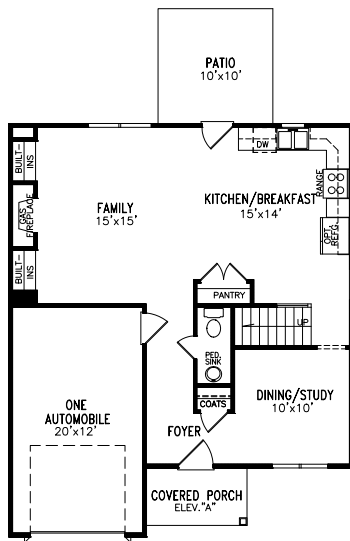

PARKVIEW

theparkviewlife.com

Yosemite

3/4 

2.5 

1 

1,711 ² 

First Floor

FIRST FLOOR PLAN

Second Floor

SECOND FLOOR PLAN

Options

OPTIONAL KITCHEN ISLAND

4TH BEDROOM OPTION

OWNER'S SUITE
OPT. GARDEN TUB/SHOWER

OWNER'S SUITE
OPTIONAL SHOWER

OWNER'S SUITE
OPTIONAL SUNLIGHT
GARDEN TUB

Elevations

A

B

C