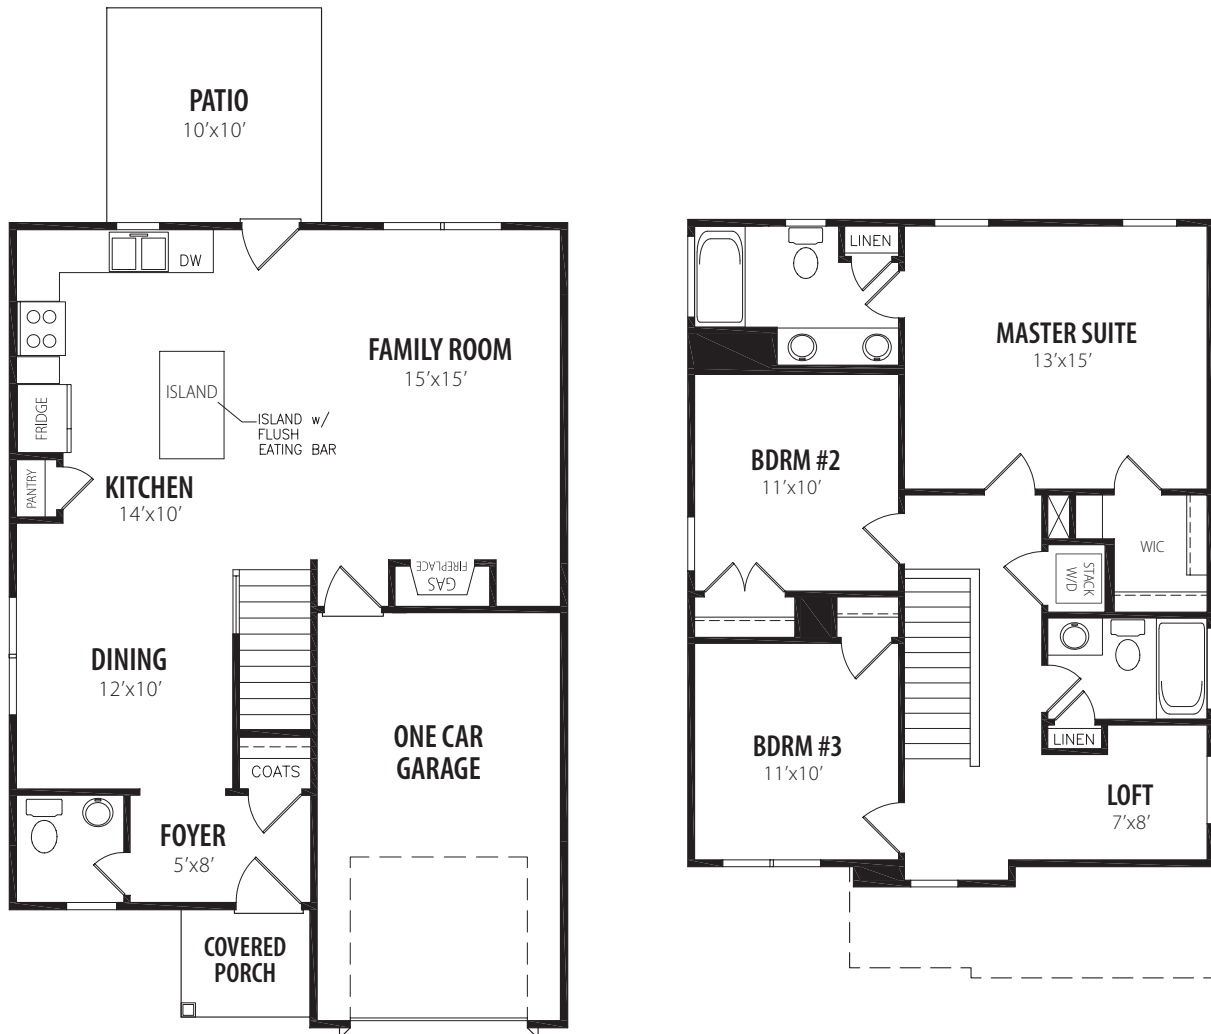

REDWOOD

3 Bedroom, 2.5 Bath, 1,510 Sq.Ft.

Floorplan Options

OPTIONAL DELUXE MASTER SUITE

OPTIONAL GARDEN TUB

OPTIONAL 5' SHOWER

Elevation A

Elevation B

Elevation C

*Prices, plans, dimensions, features, specifications, materials, and availability of homes or communities are subject to change without notice or obligation. Illustrations are artist's depictions only and may differ from completed improvements. Photos, videos and virtual tours may not accurately represent specifications, selections or floorplan options available in every community.