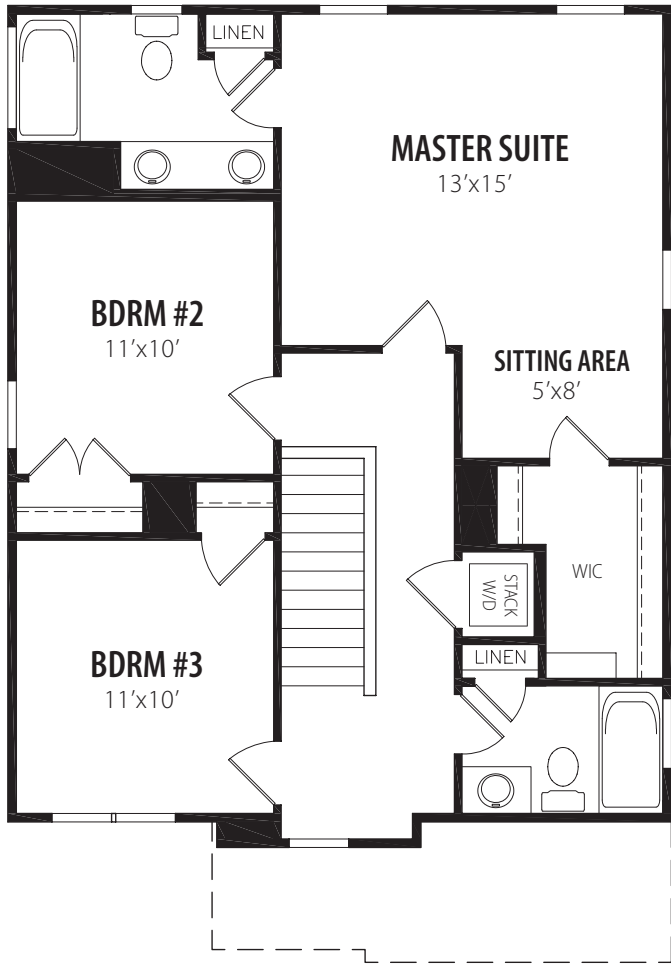

REDWOOD

3 Bedroom, 2.5 Bath, 1,510 Sq.Ft.

Floorplan Options

OPTIONAL DELUXE MASTER SUITE

OPTIONAL GARDEN TUB

OPTIONAL 5' SHOWER

Elevation A

Elevation B

Elevation C

*Prices, plans, dimensions, features, specifications, materials, and availability of homes or communities are subject to change without notice or obligation. Illustrations are artist's depictions only and may differ from completed improvements. Photos, videos and virtual tours may not accurately represent specifications, selections or floorplan options available in every community.